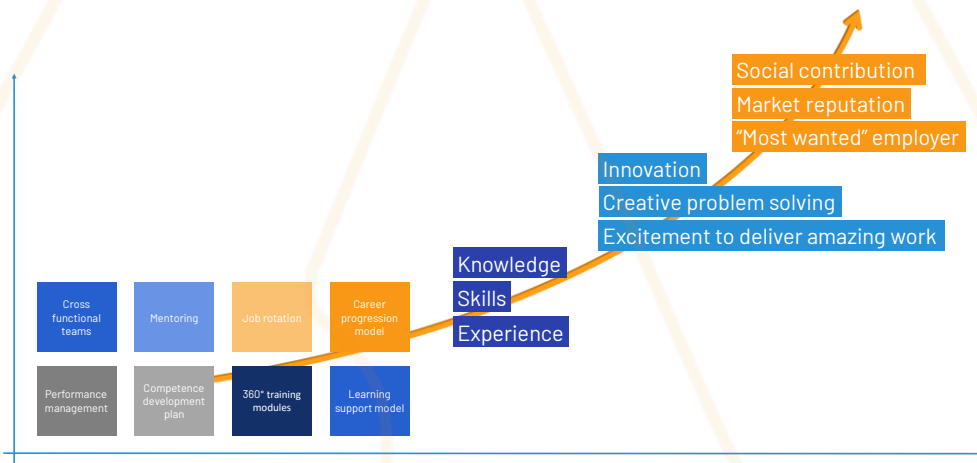

- Public Sector Solution Provider
- Amazon RDS Delivery
- Resilience Services Competency

- Well-Architected Partner Program

Google Cloud Partner

Deep technical competence & solid expertise

With an extensive background in the tech sector, we apply our cloud expertise to address client use cases, elevate capabilities, and achieve digital transformation ambitions, across all business sectors. The Bexprt team helps clients wherever they are on their cloud journey: advice, implementation, optimization, enhancement, support and managed services, for public, private, hybrid and multi cloud. Our targets are aligned with those of our clients: innovation, time to market, sustainability, and cost optimization.

Wherever you are on your cloud journey, the Bexprt team is here to ensure your success.

Leverage Bexprt's expertise: competency development

Utilise the expertise, experience and skill of the Bexprt team to enhance the capabilities of your staff. Together, in partnership, we elevate each other's capabilities, and accelerate digital transformation.

- We **invest** in YOUR team and local people.
- We increase THEIR **skills, knowledge & expertise**.
- We enhance **in-country value**.

At Bexprt, we strongly believe that sharing knoweldge is a core responsibility of the business to society, and the communities in which we work.