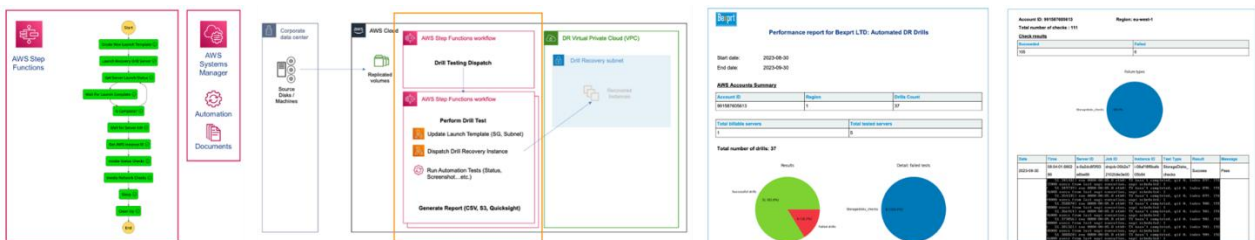

Bex-DR™ automated disaster recovery drill testing

Continuous Drill Tests Dispatch, automated, detailed, customisable reports, continuous testing of recoverability & RTO/RPO, powered by hyper-scaler automation, fully customizable.